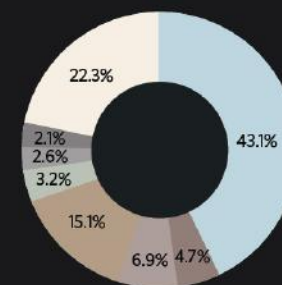

DEMOGRAPHICS

CIRCULATION
(1,370)

Profession

High-net-worth individuals, CEOs, Directors, Lawyers, Doctors, Sole Proprietors, Business Owners

-  Expats
-  Singaporean/PR

Gender

-  Male
-  Female

Nationality

-  Singaporean/PR
-  America
-  Australia
-  British
-  France
-  India
-  Malaysia
-  Others