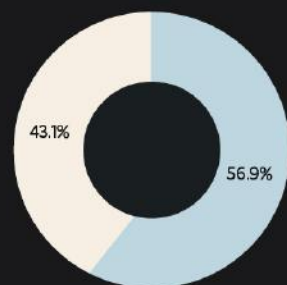

Banner (Top)	\$250
Banner (Middle)	\$180
Banner (Bottom)	\$140

Digital / Social Media

Facebook & Instagram	\$120 per post
Poster With Flyers	\$180
TV Display	\$80 per month

Terms & Conditions:

- 1) Rates are subject to 7% Goods & Services Tax (GST).
- 2) Advertisement artwork must be provided by the advertiser at their own cost.
- 3) 50% of the total advertising fee will be charged for cancellation of advertisement within 14 days from the material submission.
- 4) Advertisement booking deadline is one month before publication date or otherwise advised by the publisher.
- 5) Minimum resolution required is 300dpi; Standard file format: Hi-res PDF, JPG.

DEMOGRAPHICS

CIRCULATION
(1,370)

Profession

High-net-worth individuals, CEOs, Directors, Lawyers, Doctors, Sole Proprietors, Business Owners

-  Expats
-  Singaporean/PR

Gender

-  Male
-  Female

Nationality